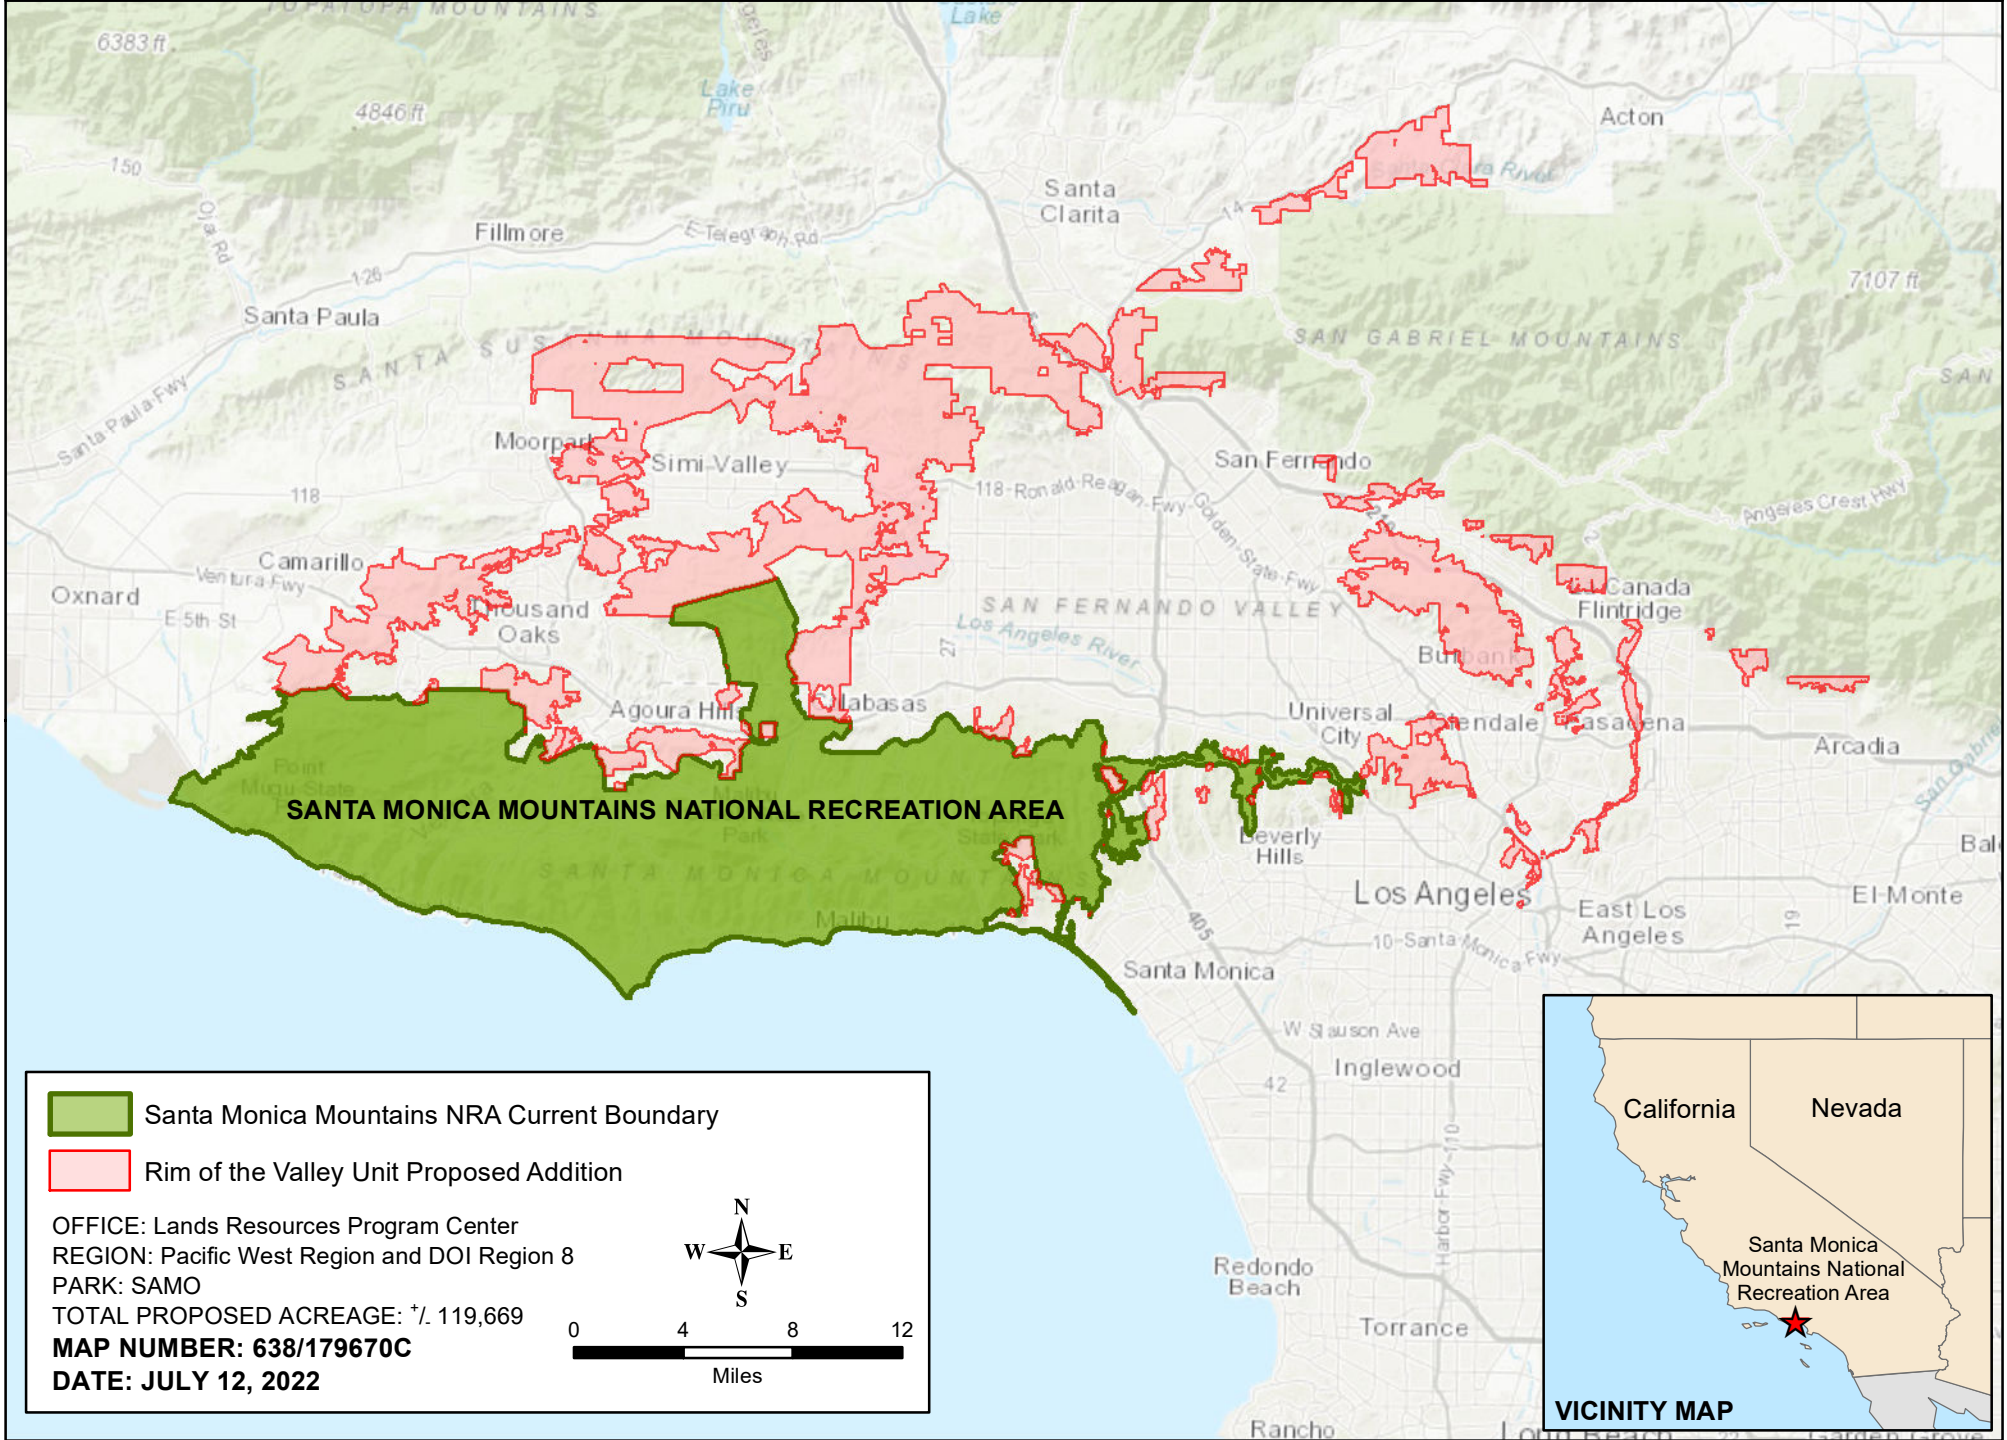

Proposed Addition - Rim of the Valley Unit

Santa Monica Mountains National Recreation Area

National Park Service
U.S. Department of the Interior

Santa Monica Mountains NRA Current Boundary
 Rim of the Valley Unit Proposed Addition

OFFICE: Lands Resources Program Center
 REGION: Pacific West Region and DOI Region 8
 PARK: SAMO
 TOTAL PROPOSED ACREAGE: ± 119,669
MAP NUMBER: 638/179670C
DATE: JULY 12, 2022

Miles